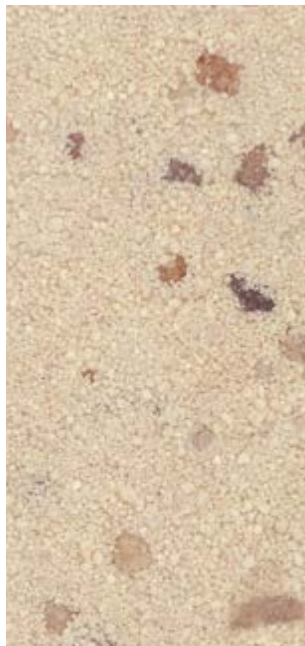

MASTER TERRAZZO®
RAL 1015
light ivory - crystal - yellow

MASTER TERRAZZO®
RAL 1015
light ivory - roundnature

MASTER TERRAZZO®

MASTER TERRAZZO®
mouse grey

MASTER TERRAZZO®
RAL 9016
traffic white - terralith 1

MASTER TERRAZZO®
RAL 9016
traffic white - terralith 5

MASTER TERRAZZO®
RAL 9016
traffic white - terralith 25

MASTER TERRAZZO®
traffic grey - Terralith
black & white crystal

Our BARiT-COATINGS are, of course, available of other grainings, too. We will be pleased to submit you specimens, test reports and resistance schedules for BARiT-COATINGS.
„TerraLith“ is a product of the Badische Terrazzo Handelsgesellschaft m.b.H. bth.info