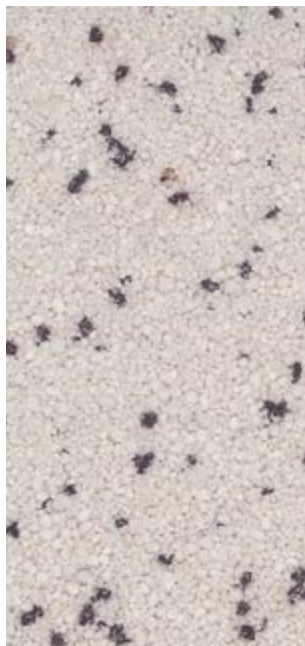

MASTER TERRAZZO®
RAL 1015
light ivory - crystal - yellow

MASTER TERRAZZO®
RAL 1015
light ivory - roundnature

MASTER TERRAZZO®

MASTER TERRAZZO®
mouse grey

MASTER TERRAZZO®
RAL 9016
traffic white - terralith 1

MASTER TERRAZZO®
RAL 9016
traffic white - terralith 5

MASTER TERRAZZO®
RAL 9016
traffic white - terralith 25

MASTER TERRAZZO®
traffic grey - Terralith
black & white crystal

Our BARiT-COATINGS are, of course, available of other grainings, too. We will be pleased to submit you specimens, test reports and resistance schedules for BARiT-COATINGS.
„TerraLith“ is a product of the Badische Terrazzo Handelsgesellschaft m.b.H. bth.info