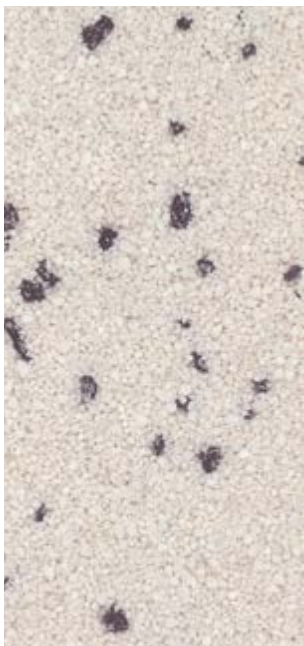

MASTER TERRAZZO®
RAL 1015
light ivory - crystal - yellow

MASTER TERRAZZO®
RAL 1015
light ivory - roundnature

MASTER TERRAZZO®

MASTER TERRAZZO®
mouse grey

MASTER TERRAZZO®
RAL 9016
traffic white - terralith 1

MASTER TERRAZZO®
RAL 9016
traffic white - terralith 5

MASTER TERRAZZO®
RAL 9016
traffic white - terralith 25

MASTER TERRAZZO®
traffic grey - Terralith
black & white crystal

Our BARiT-COATINGS are, of course, available of other grainings, too. We will be pleased to submit you specimens, test reports and resistance schedules for BARiT-COATINGS.
„TerraLith“ is a product of the Badische Terrazzo Handelsgesellschaft m.b.H. bth.info