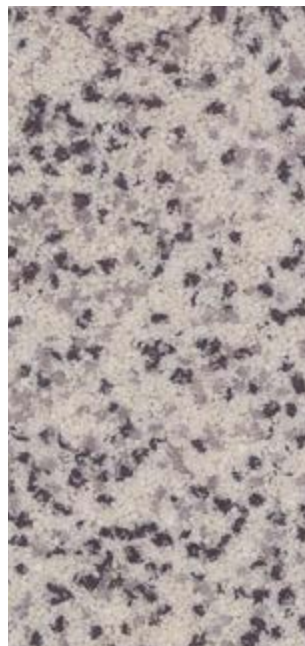

MASTER TERRAZZO®
RAL 1015
light ivory - crystal - yellow

MASTER TERRAZZO®
RAL 1015
light ivory - roundnature

MASTER TERRAZZO®

MASTER TERRAZZO®
mouse grey

MASTER TERRAZZO®
RAL 9016
traffic white - terralith 1

MASTER TERRAZZO®
RAL 9016
traffic white - terralith 5

MASTER TERRAZZO®
RAL 9016
traffic white - terralith 25

MASTER TERRAZZO®
traffic grey - Terralith
black & white crystal

Our BARiT-COATINGS are, of course, available of other grainings, too. We will be pleased to submit you specimens, test reports and resistance schedules for BARiT-COATINGS.
„TerraLith“ is a product of the Badische Terrazzo Handelsgesellschaft m.b.H. bth.info