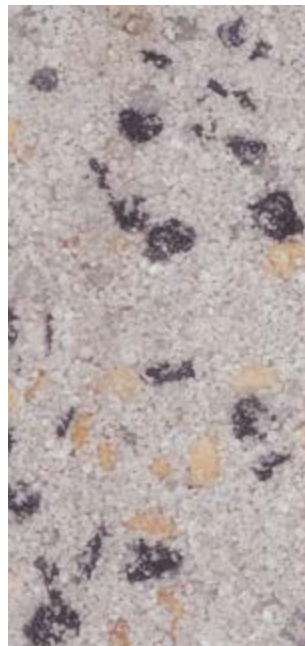

MASTER TERRAZZO®
RAL 1015
light ivory - crystal - yellow

MASTER TERRAZZO®
RAL 1015
light ivory - roundnature

MASTER TERRAZZO®

MASTER TERRAZZO®
mouse grey

MASTER TERRAZZO®
RAL 9016
traffic white - terralith 1

MASTER TERRAZZO®
RAL 9016
traffic white - terralith 5

MASTER TERRAZZO®
RAL 9016
traffic white - terralith 25

MASTER TERRAZZO®
traffic grey - Terralith
black & white crystal

Our BARiT-COATINGS are, of course, available of other grainings, too. We will be pleased to submit you specimens, test reports and resistance schedules for BARiT-COATINGS.
„TerraLith“ is a product of the Badische Terrazzo Handelsgesellschaft m.b.H. bth.info